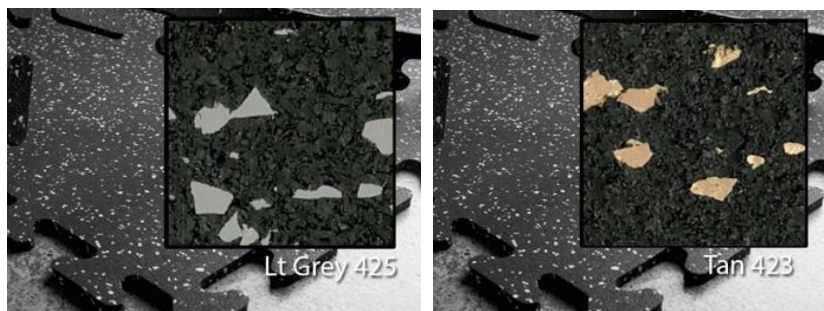

CFD Amorim *STOCK PROGRAM*

- 36" x 36" Interlocking Tiles
- Full Rolls of 4' X 45'
- 3/8" Recycled Rubber
- Five colors

**FLEXCO ACCESSORIES # 158 AND # 177A - 3/8" REDUCERS
STOCKED IN COLOR BLACK ONLY**