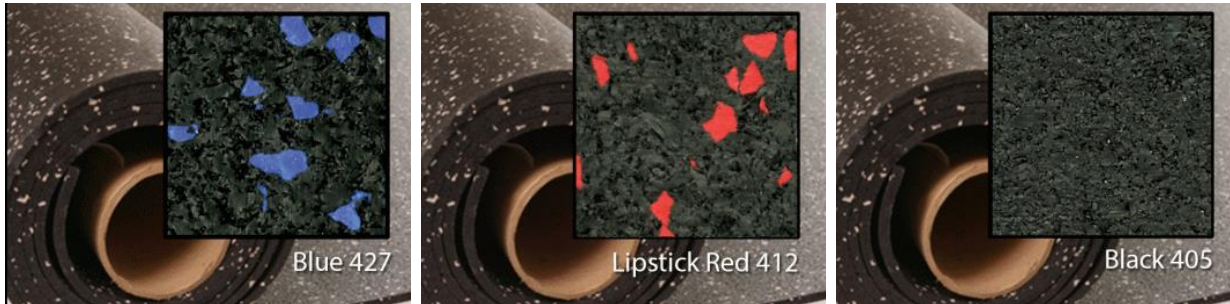

CFD Amorim *STOCK PROGRAM*

- 36" x 36" Interlocking Tiles
- Full Rolls of 4' X 45'
- 3/8" Recycled Rubber
- Five colors

**FLEXCO ACCESSORIES # 158 AND # 177A - 3/8" REDUCERS
STOCKED IN COLOR BLACK ONLY**