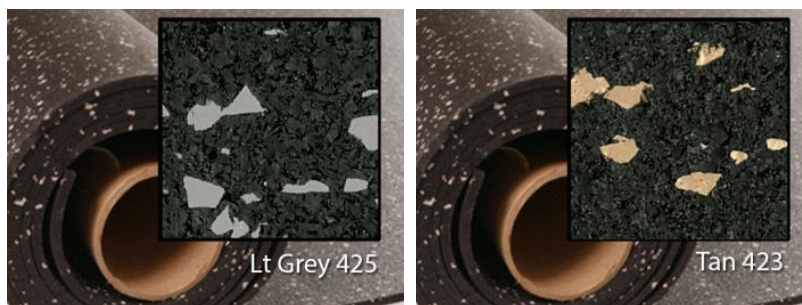

CFD Amorim *STOCK PROGRAM*

- 36" x 36" Interlocking Tiles
- Full Rolls of 4' X 45'
- 3/8" Recycled Rubber
- Five colors

**FLEXCO ACCESSORIES # 158 AND # 177A - 3/8" REDUCERS
STOCKED IN COLOR BLACK ONLY**