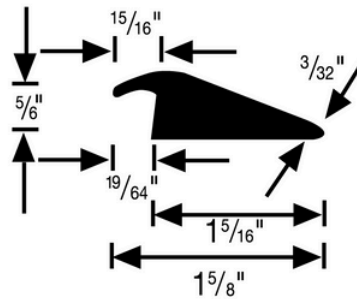

Level 0 Black

Level 10 Blue

Level 10 Cocoa

Level 10 Gray

Level 10 Bright Red

RUBBERlogix

8mm thickness

4' x 50' FULL ROLLS

24" x 24" INTERLOCKING TILES

Accessories

RLX 100 1 Gallon
Covers approx. 175 SF

RLX 100 4 Gallons
Covers approx. 700 SF

FLEXCO # 158
3/8" reducer 12' sections

FLEXCO # 177A
3/8" reducer 12' sections

Contact us for pricing and more in-stock items.
386-668-0121