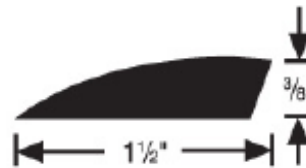

Level 0 Black

Level 10 Blue

Level 10 Cocoa

Level 10 Gray

Level 10 Bright Red

RUBBERlogix

8mm thickness

4' x 50' FULL ROLLS

24" x 24" INTERLOCKING TILES

Accessories

RLX 100 1 Gallon
Covers approx. 175 SF

RLX 100 4 Gallons
Covers approx. 700 SF

FLEXCO # 158
3/8" reducer 12' sections

FLEXCO # 177A
3/8" reducer 12' sections

Contact us for pricing and more in-stock items.
386-668-0121