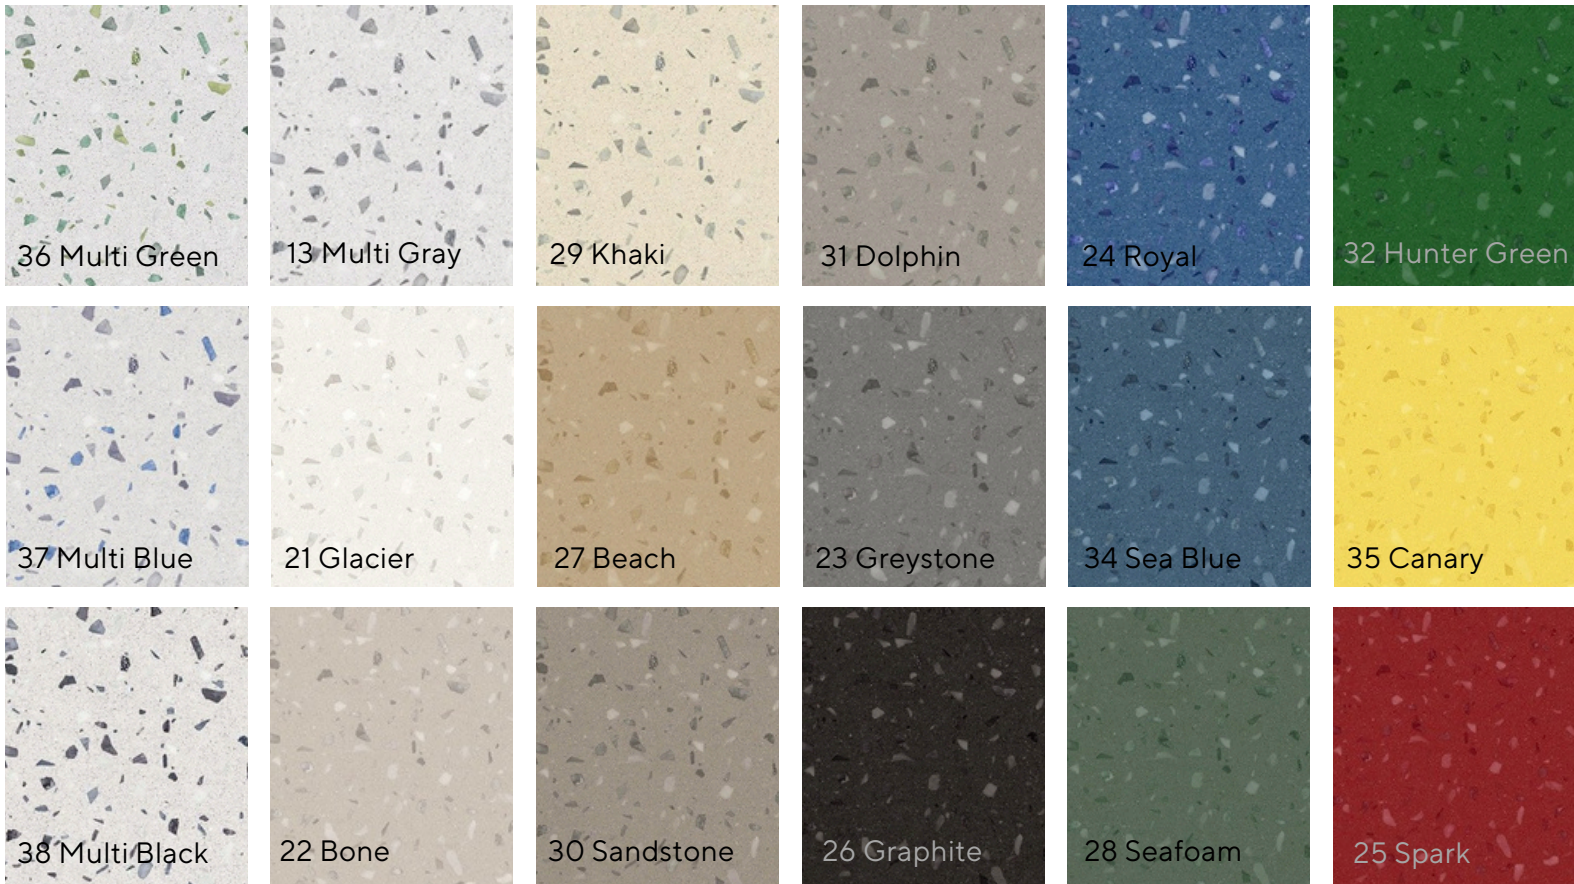

INVIUS | Enhanced Vinyl Tile
Performance Meets Value

Features

- Larger Format - 24" x 24" Tiles
- Durability - 3mm Thickness
- 20mil Wear Layer
- Easy Maintenance - No Wax
- Slip Resistant - ASTM E303
- Floor Score Certified - Low VOC

Contact us for pricing and more in-stock items.
386-668-0121