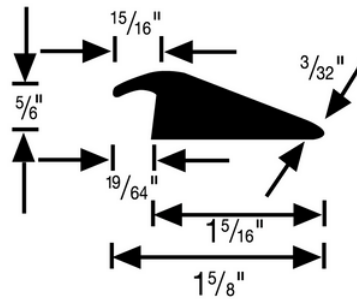

4' x 50' FULL ROLLS

24" x 24" INTERLOCKING TILES

Accessories

RLX 100 1 Gallon
Covers approx. 175 SF

RLX 100 4 Gallons
Covers approx. 700 SF

FLEXCO # 158
3/8" reducer 12' sections

FLEXCO # 177A
3/8" reducer 12' sections