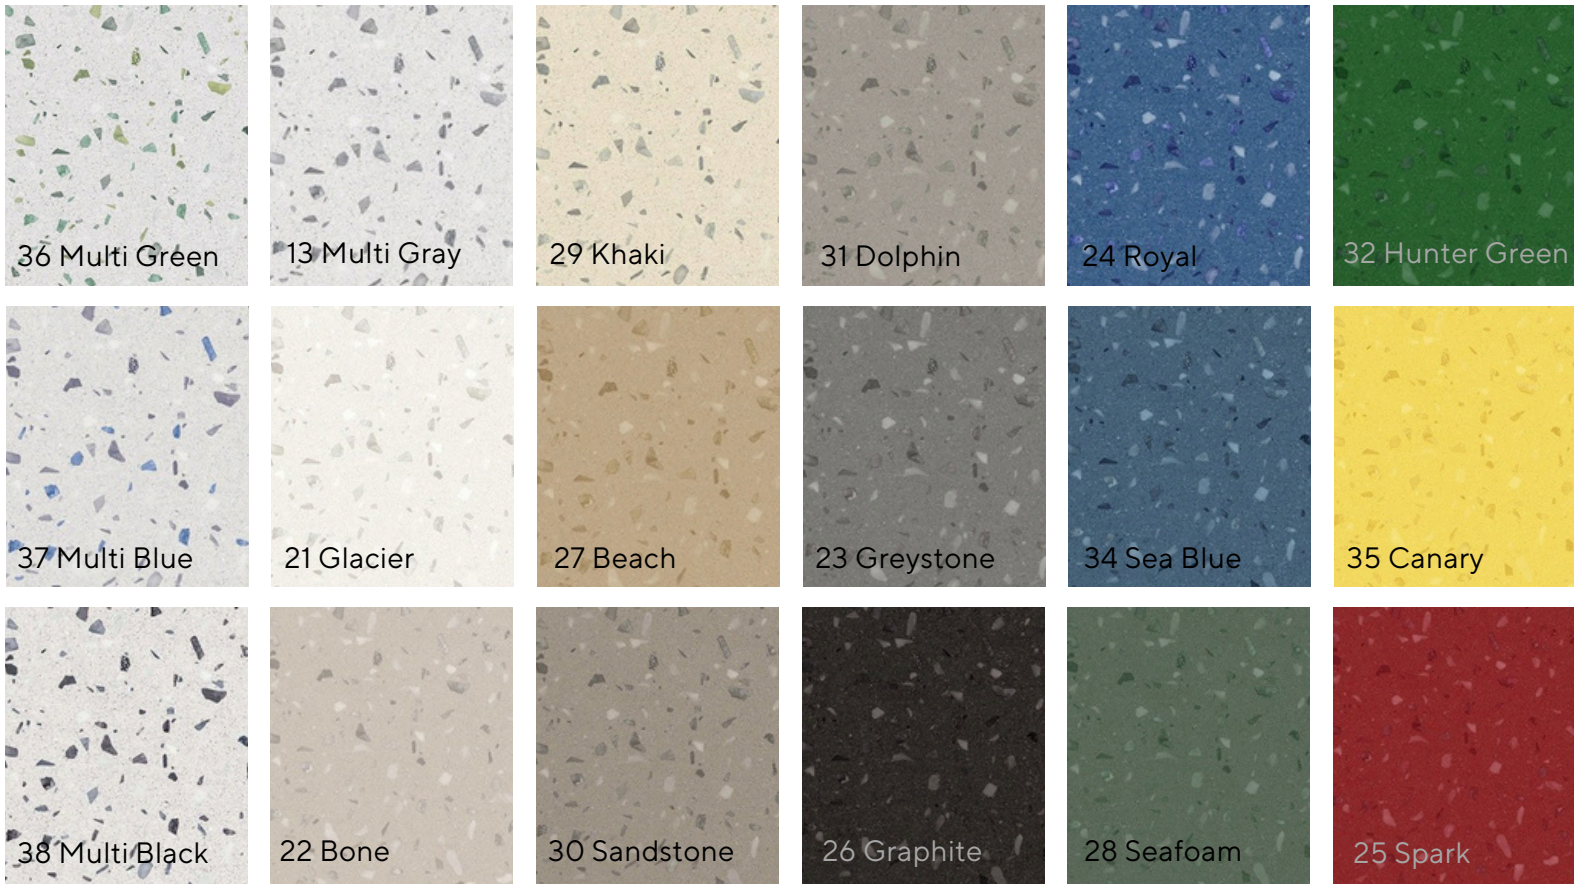

INVIUS | Enhanced Vinyl Tile
Performance Meets Value

Features

- Larger Format - 24" x 24" Tiles
- Durability - 3mm Thickness
- 20mil Wear Layer
- Easy Maintenance - No Wax
- Slip Resistant - ASTM E303
- Floor Score Certified - Low VOC